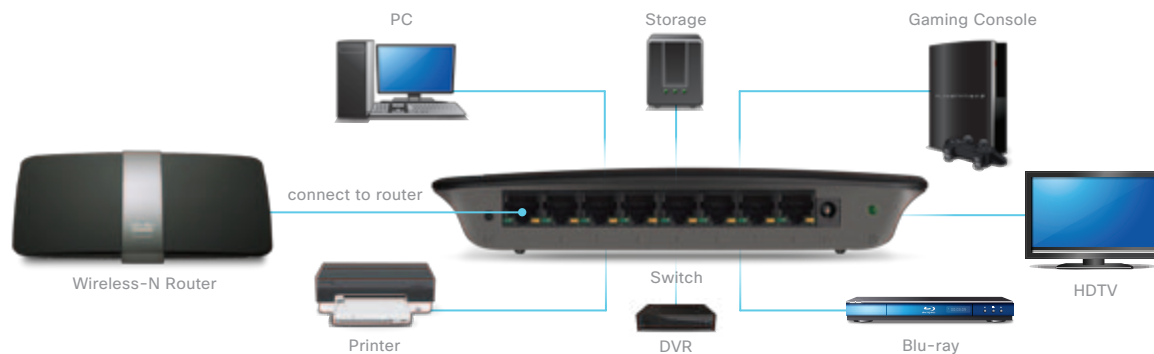

## Plug & Play

This compact switch is designed to conserve desktop space and is easy to use - no configuration required. Simply connect computers, HDTVs, game consoles, media players and more, to instantly expand your home network.

## Power Saving

Includes special power saving features for optimal efficiency.

- Auto power-down disables unused ports
- Smart power for short cable runs
- Port status switch to control LED lights